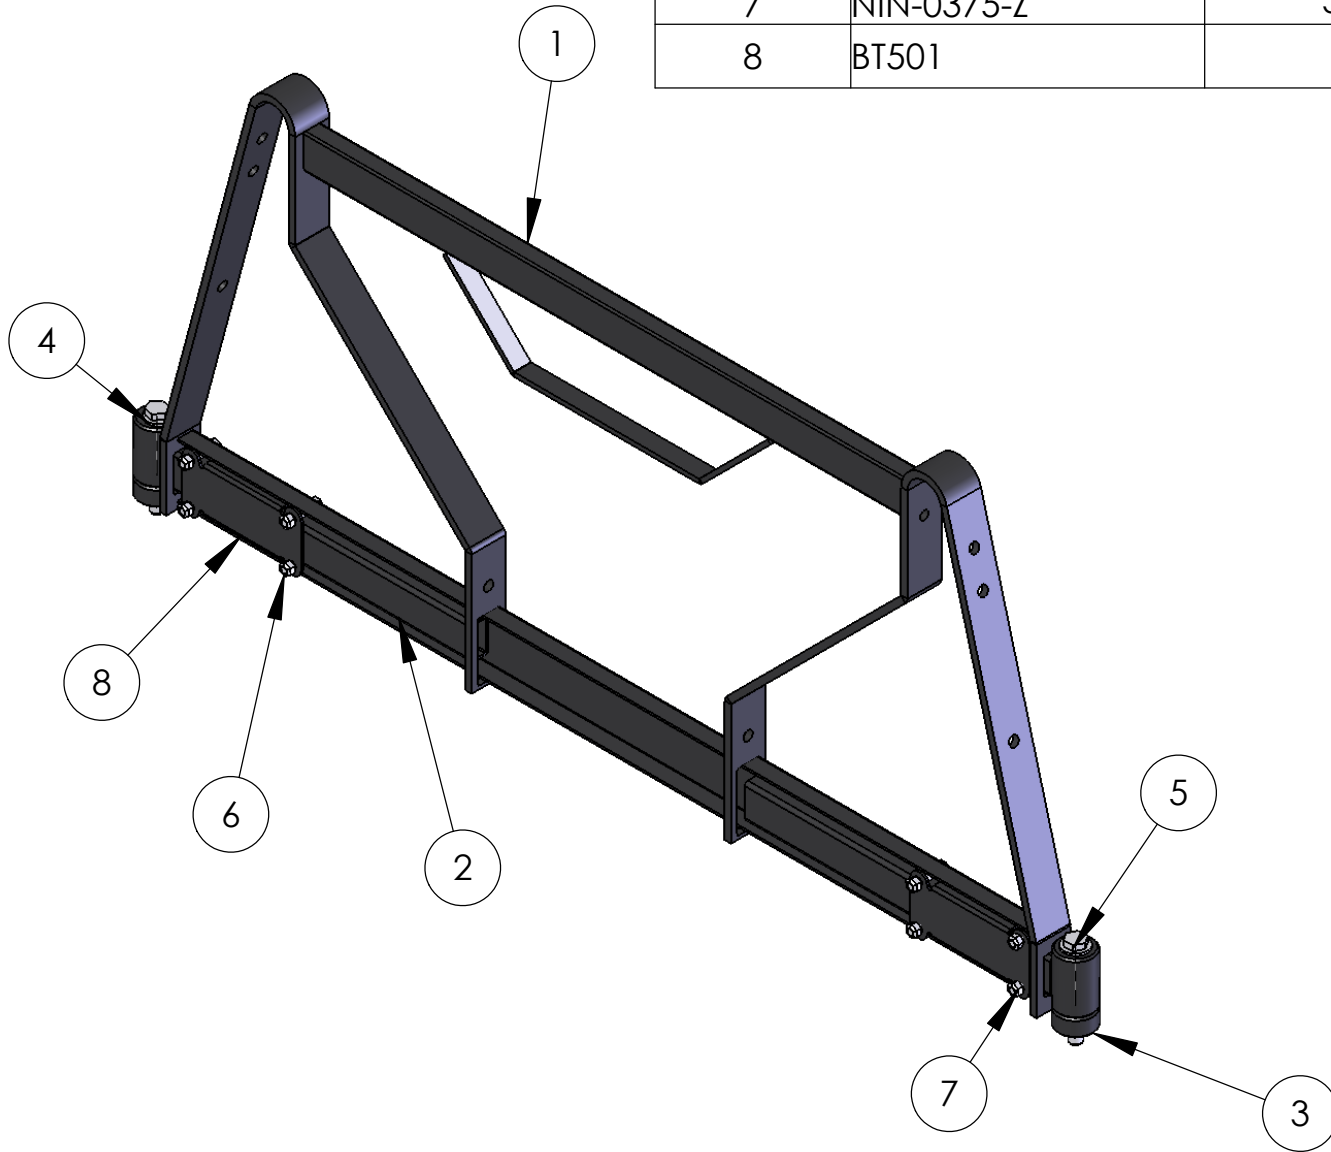

ITEM NO.	PART NUMBER	DESCRIPTION	guard/QTY.
1	BT5475	Window Gaurd	1
2	BT5460	Slide Tube	2
3	BT504	Rail Spacer	2
4	FW-0625-Z	5/8 Flat washer	2
5	HH-0625-5000-Z	5/8 x 5 Bolt	2
6	HH-0375-1750-Z	3/8 x 1-3/4 Bolt	8
7	NIN-0375-Z	3/8 Nylon Insert Nut	8
8	BT501	Slide Tube Clamp	2

ITEM NO.	PART NUMBER	DESCRIPTION	rails/QTY.
1	BT5461	LH Box Rail	1
2	BT5462	RH Box Rail	1
3	BT5471 LH	LH Flip Rack Tube Assembly	1
4	BT5471 RH	RH Flip Rack Tube Assembly	1
5	BT514	Rest Plate	2
6	BT512	Flip Rack Tube Clamp	2
7	BT527	Cross Bar Inner Tube	2
8	BT613	Cross Bar	1
9	BT505	Rail Clamp	4
10	HH-0500-3000-FTZ	1/2 x 3 Fully Threaded Bolt	4
11	RW-167	Rubber Washer	4
12	HH-0500-3000-Z	1/2 x 3 Bolt	2
13	NIN-0500-Z	1/2 Nylon Insert Nut	2
14	PT-0500-0625-2000	1/2 ID x 5/8 OD Plastic Tube	2
15	HH-0500-2500-Z	1/2 x 2-1/2 Bolt	2
16	TN-112-183	5/16 Tube Nut	2
17	FW-0312-Z	5/16 Flat Washer	2
18	HH-0312-1500-Z	5/16 x 1-1/2 Bolt	2
19	FT-0250-1500-48	1/4 x 1-1/2 Foam Tape	2
20	HH-0250-0500-Z	1/4 x 1/2 Bolt	2
21	RB-315-006	3/4 x 1-1/2 Rubber Bumper	2