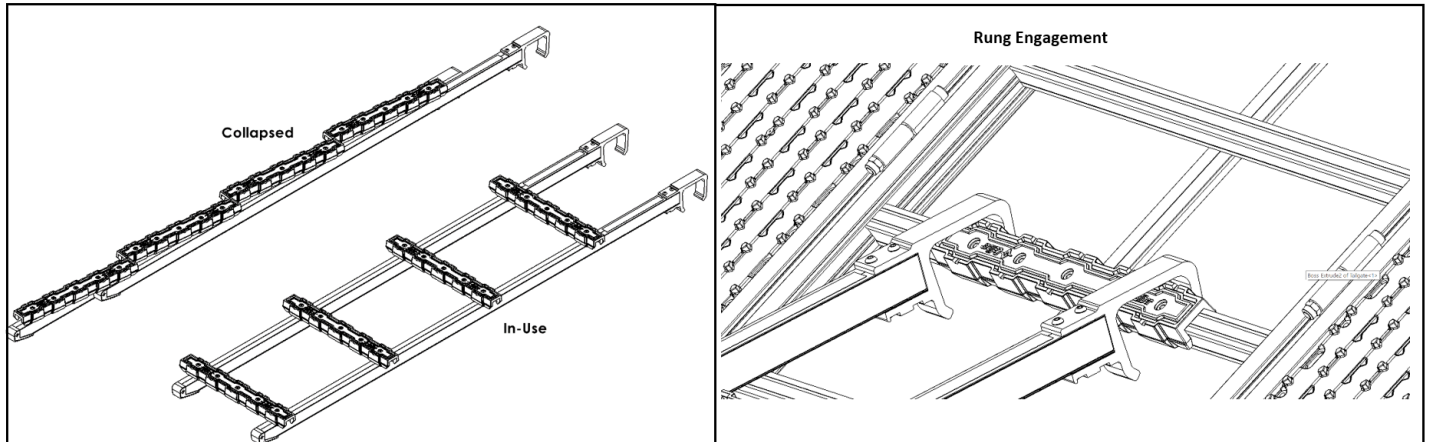

Traction Ladder HD Installation Instructions

READ ALL INSTRUCTIONS CAREFULLY PRIOR TO INSTALLATION

⚠ WARNING:

- When using this product, the operator **MUST** load and unload on to solid, level, and secure surface.
- Operator **MUST** wear a helmet while loading and unloading.
- Transport Vehicle **MUST** be in PARK with EMERGENCY BRAKE ON and ENGINE OFF.
- DO NOT exceed safety rating of 500 lbs.
- ONLY use this product in conjunction with a Caliber Inc Ramp.
- ONLY use this product as a loading and unloading aid with Snowmobiles.
- When fully assembled the product **MUST** completely engage with ramp rungs.

Loading and Unloading Instructions:

- Step 1. Inspect both Traction Ladder HD and Ramp for any defects
- Step 2. Install Ramp and properly secure the Ramp to the Vehicle. *Safety Strap MUST be installed correctly*
- Step 3. Unfold the Traction Ladder HD in to the in-use position.
- Step 4. Place Traction Ladder HD Hooks over corresponding Ramp Rung.
- Step 5. Carefully load snowmobile on to a secured platform. DO NOT exceed 5 mph when loading/unloading.
- Step 6. To store Traction Ladder HD, fold both sides together and secure the product in desired location.