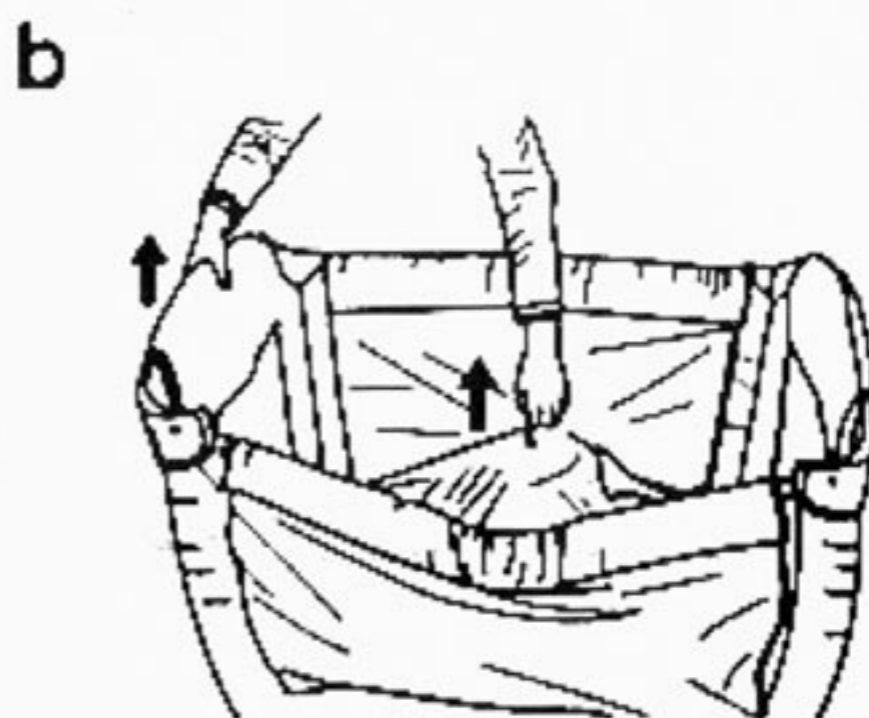

Pet Play Pen (SBH5109)

Install and Use Guide

Note: Before using the pet play pen please take a few minutes to read this manual, that will help you use it in the right way.

Installation and Usage Way

(To Unfold)

1. Unzip the zipper on the bag and pull out the play pen. Spread the velcro belts from the sides, and take away the mattress.

2. Lift the upper sides up. **(Step a & b)**

3. Press on the four sides of base and the centre down. Put down the mattress from the up.

c

d

(To Unfold)

Remove the pen mattress from the pen (**Step a**). Bring up the bottom with you hand, lift up one rail gently and press in on the button (as the mark shown) to put the rail down (**Step b**). (Must be careful: There is double lock system in the base, and must be unlocked when you take up the belt as the bottom is lever off.) Repeat for other three rails. After folding, tighten the mattress and pack with the bag (**Step c**).