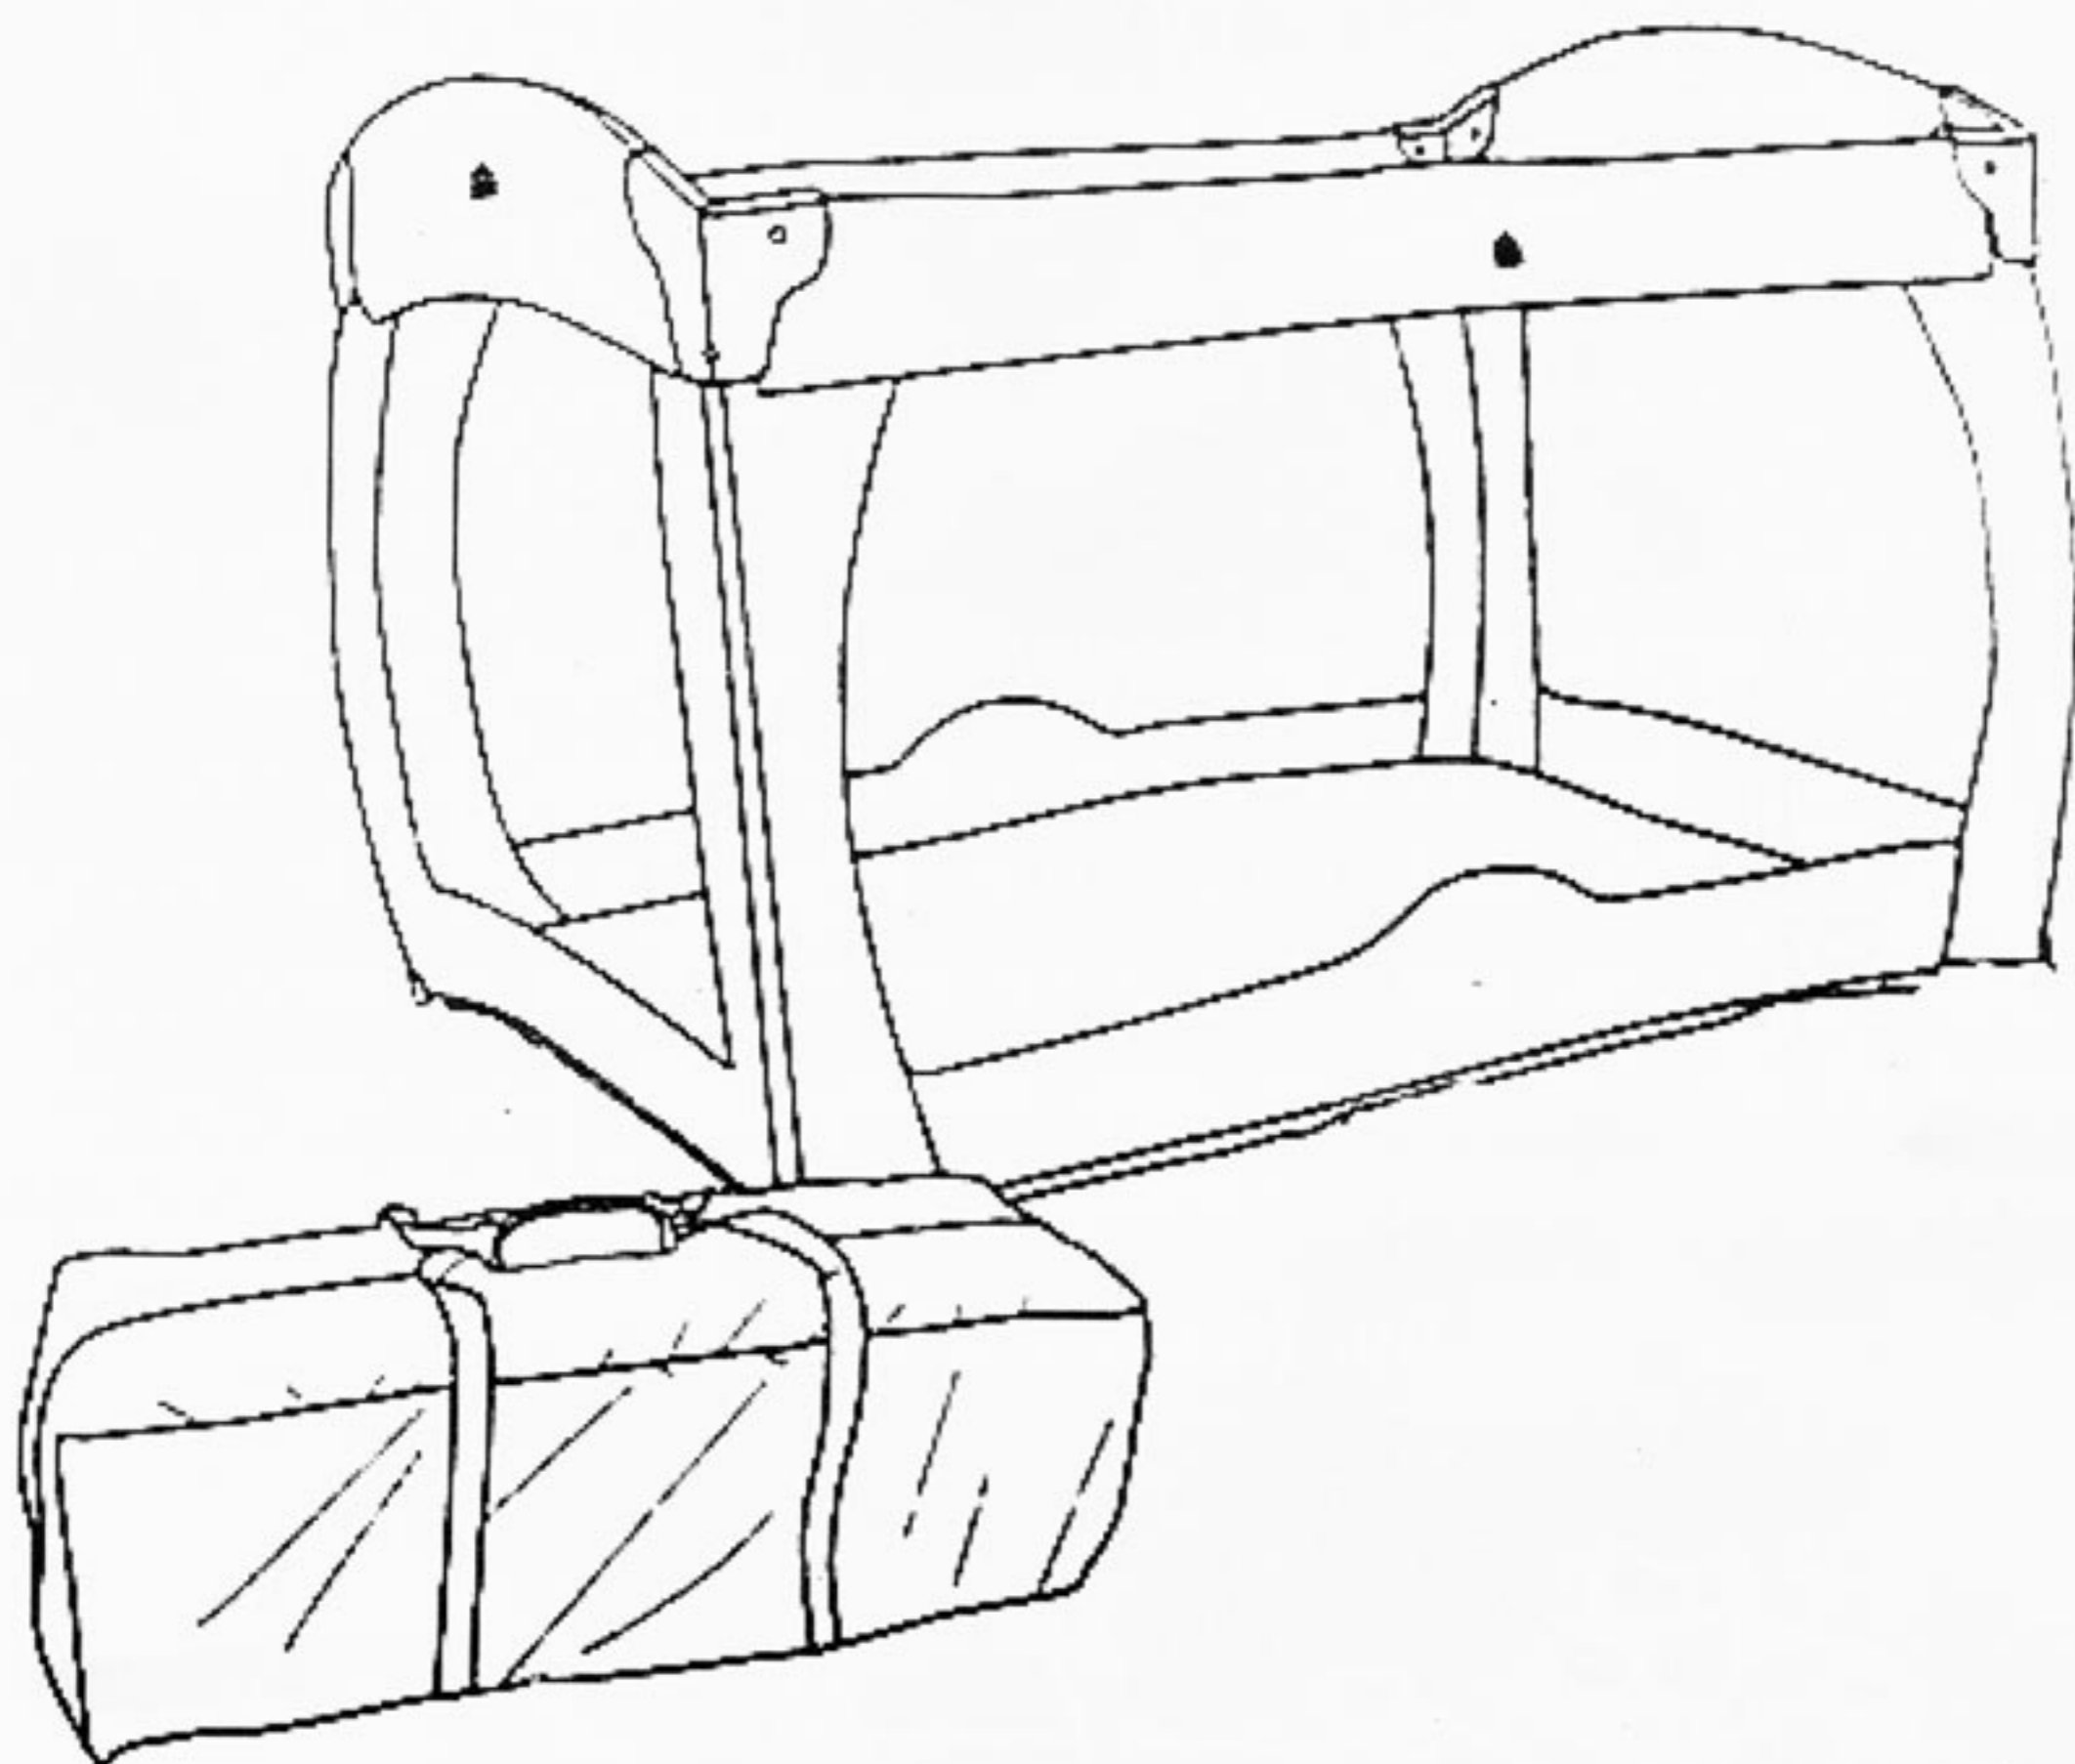

Pet Play Pen (SBH5109)

Install and Use Guide

Note: Before using the pet play pen please take a few minutes to read this manual, that will help you use it in the right way.

Installation and Usage Way

(To Unfold)

1. Unzip the zipper on the bag and pull out the play pen. Spread the velcro belts from the sides, and take away the mattress.

2. Lift the upper sides up. **(Step a & b)**

3. Press on the four sides of base and the centre down. Put down the mattress from the up.

c

d

(To Unfold)

Remove the pen mattress from the pen (**Step a**). Bring up the bottom with you hand, lift up one rail gently and press in on the button (as the mark shown) to put the rail down (**Step b**). (Must be careful: There is double lock system in the base, and must be unlocked when you take up the belt as the bottom is lever off.) Repeat for other three rails. After folding, tighten the mattress and pack with the bag (**Step c**).

a

b

c

WARNINGS:

1. Never leave pet unattended, always keep your pet view.
2. After unfolding please check if the bed is locked fully.
3. Don't adjust the play pen when pet is inside.
4. The upper position is for pet to sleep and play.
5. Don't allow pet to climb out play pen.
6. Prior to use, check to ensure all interlocking devices are secured.
7. Do not store this pet play pen or use it in areas exposed to high or low temperature or humidity.
8. This play pen is suitable for puppy and medium pet around 25Kgs & 55 LBS.