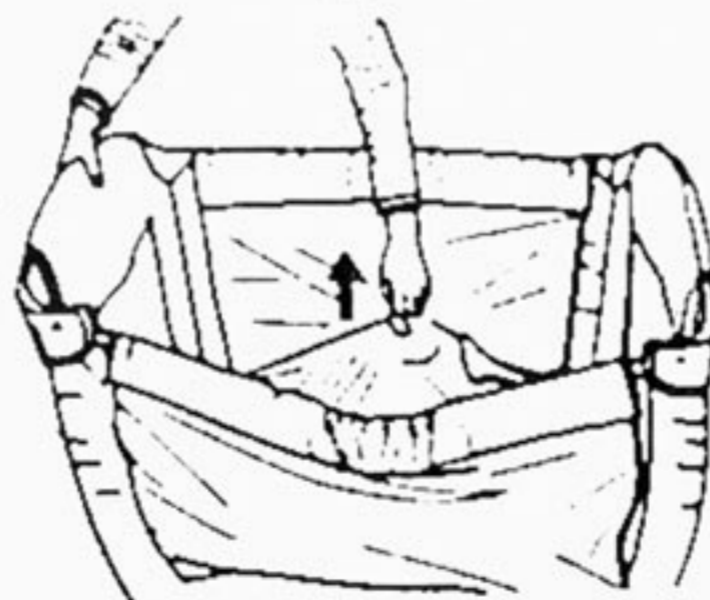

1. Unzip the zipper on the bag and pull out the play pen. Spread the velcro belts from the sides, and take away the mattress.

2. Lift the upper sides up. **(Step a & b)**

3. Press on the four sides of base and the centre down. Put down the mattress from the up.

c

d

(To Unfold)

Remove the pen mattress from the pen (**Step a**). Bring up the bottom with you hand, lift up one rail gently and press in on the button (as the mark shown) to put the rail down (**Step b**). (Must be careful: There is double lock system in the base, and must be unlocked when you take up the belt as the bottom is lever off.) Repeat for other three rails. After folding, tighten the mattress and pack with the bag (**Step c**).

a

b

c

WARNINGS:

1. Never leave pet unattended, always keep your pet view.
2. After unfolding please check if the bed is locked fully.
3. Don't adjust the play pen when pet is inside.
4. The upper position is for pet to sleep and play.
5. Don't allow pet to climb out play pen.
6. Prior to use, check to ensure all interlocking devices are secured.
7. Do not store this pet play pen or use it in areas exposed to high or low temperature or humidity.
8. This play pen is suitable for puppy and medium pet around 25Kgs & 55 LBS.