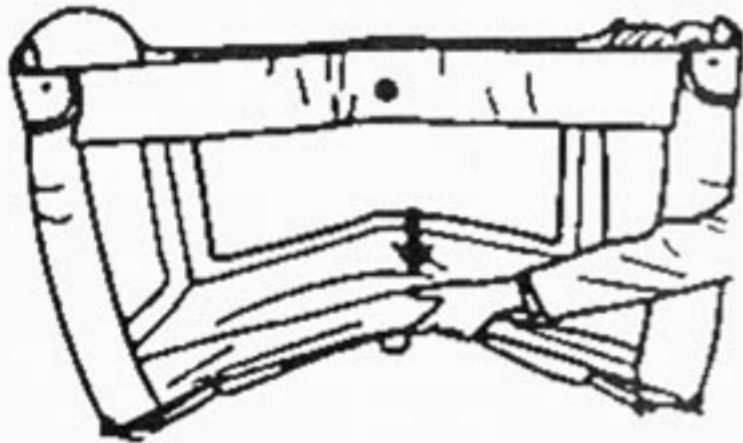

Pet Play Pen (SBH5109)

Install and Use Guide

Note: Before using the pet play pen please take a few minutes to read this manual, that will help you use it in the right way.

Installation and Usage Way

(To Unfold)

1. Unzip the zipper on the bag and pull out the play pen. Spread the velcro belts from the sides, and take away the mattress.

2. Lift the upper sides up. **(Step a & b)**

3. Press on the four sides of base and the centre down. Put down the mattress from the up.

c

d

(To Unfold)

Remove the pen mattress from the pen (**Step a**). Bring up the bottom with you hand, lift up one rail gently and press in on the button (as the mark shown) to put the rail down (**Step b**). (Must be careful: There is double lock system in the base, and must be unlocked when you take up the belt as the bottom is lever off.) Repeat for other three rails. After folding, tighten the mattress and pack with the bag (**Step c**).