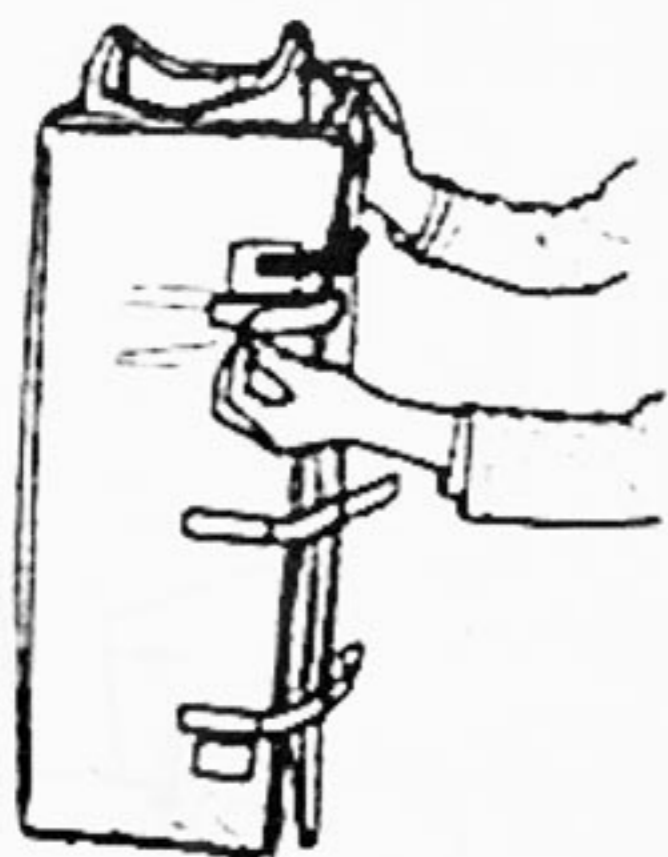

Pet Play Pen (SBH5109)

Install and Use Guide

Note: Before using the pet play pen please take a few minutes to read this manual, that will help you use it in the right way.

Installation and Usage Way

(To Unfold)

1. Unzip the zipper on the bag and pull out the play pen. Spread the velcro belts from the sides, and take away the mattress.

2. Lift the upper sides up. **(Step a & b)**

3. Press on the four sides of base and the centre down. Put down the mattress from the up.

c

d

(To Unfold)

Remove the pen mattress from the pen (**Step a**). Bring up the bottom with you hand, lift up one rail gently and press in on the button (as the mark shown) to put the rail down (**Step b**). (Must be careful: There is double lock system in the base, and must be unlocked when you take up the belt as the bottom is lever off.) Repeat for other three rails. After folding, tighten the mattress and pack with the bag (**Step c**).