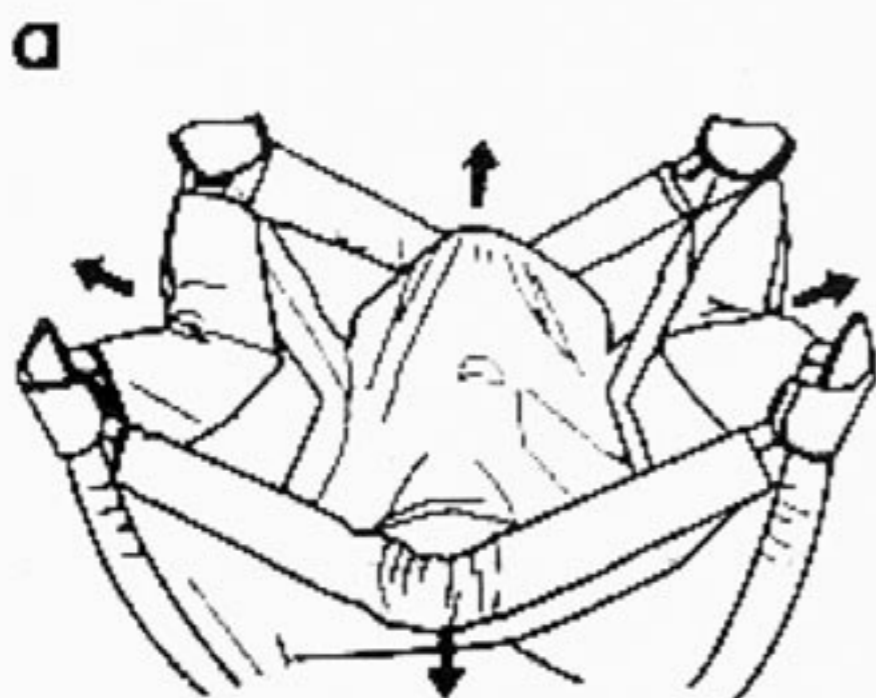

Pet Play Pen (SBH5109)

Install and Use Guide

Note: Before using the pet play pen please take a few minutes to read this manual, that will help you use it in the right way.

Installation and Usage Way

(To Unfold)

1. Unzip the zipper on the bag and pull out the play pen. Spread the velcro belts from the sides, and take away the mattress.

2. Lift the upper sides up. **(Step a & b)**

3. Press on the four sides of base and the centre down. Put down the mattress from the up.

c

d

(To Unfold)

Remove the pen mattress from the pen (**Step a**). Bring up the bottom with you hand, lift up one rail gently and press in on the button (as the mark shown) to put the rail down (**Step b**). (Must be careful: There is double lock system in the base, and must be unlocked when you take up the belt as the bottom is lever off.) Repeat for other three rails. After folding, tighten the mattress and pack with the bag (**Step c**).