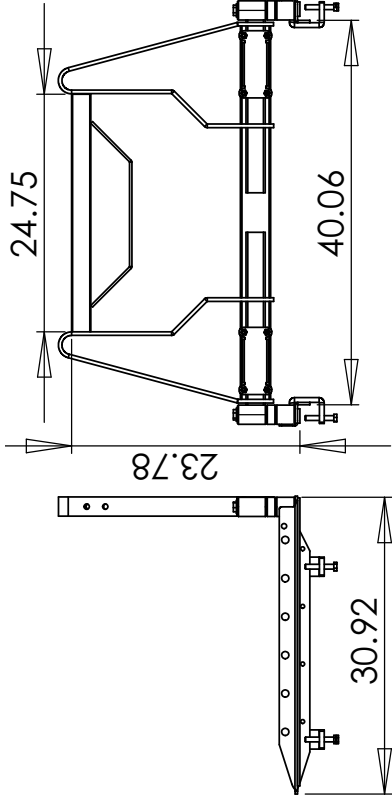

## Window Guard - Full Size

(Part # 02110-1)

Fits full size trucks with cabs 56" or greater in width and 23" or greater in height

## Window Guard - Step-Side

(Part # 02120-1)

Fits step-side trucks with cabs less than 56" in width and 23" or greater in height

**BOSS**  
TRUCK ACCESSORIES

## Window Guard - Mid-Size

(Part # 02130-1)

Fits mid-size trucks with cabs 56" or greater in width and less than 23" in height

## Window Guard - Compact

(Part # 02140-1)

Fits compact trucks with cabs less than 56" in width and less than 23" in height

**BOSS**  
TRUCK ACCESSORIES