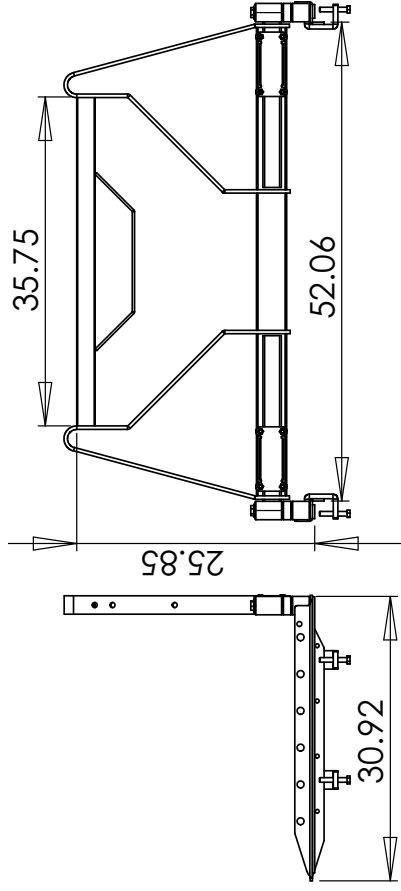

## Window Guard - Full Size

(Part # 02110-1)

Fits full size trucks with cabs 56" or greater in width and 23" or greater in height

## Window Guard - Step-Side

(Part # 02120-1)

Fits step-side trucks with cabs less than 56" in width and 23" or greater in height

**BOSS**  
TRUCK ACCESSORIES

## Window Guard - Mid-Size

(Part # 02130-1)

Fits mid-size trucks with cabs 56" or greater in width and less than 23" in height

## Window Guard - Compact

(Part # 02140-1)

Fits compact trucks with cabs less than 56" in width and less than 23" in height

**BOSS**  
TRUCK ACCESSORIES