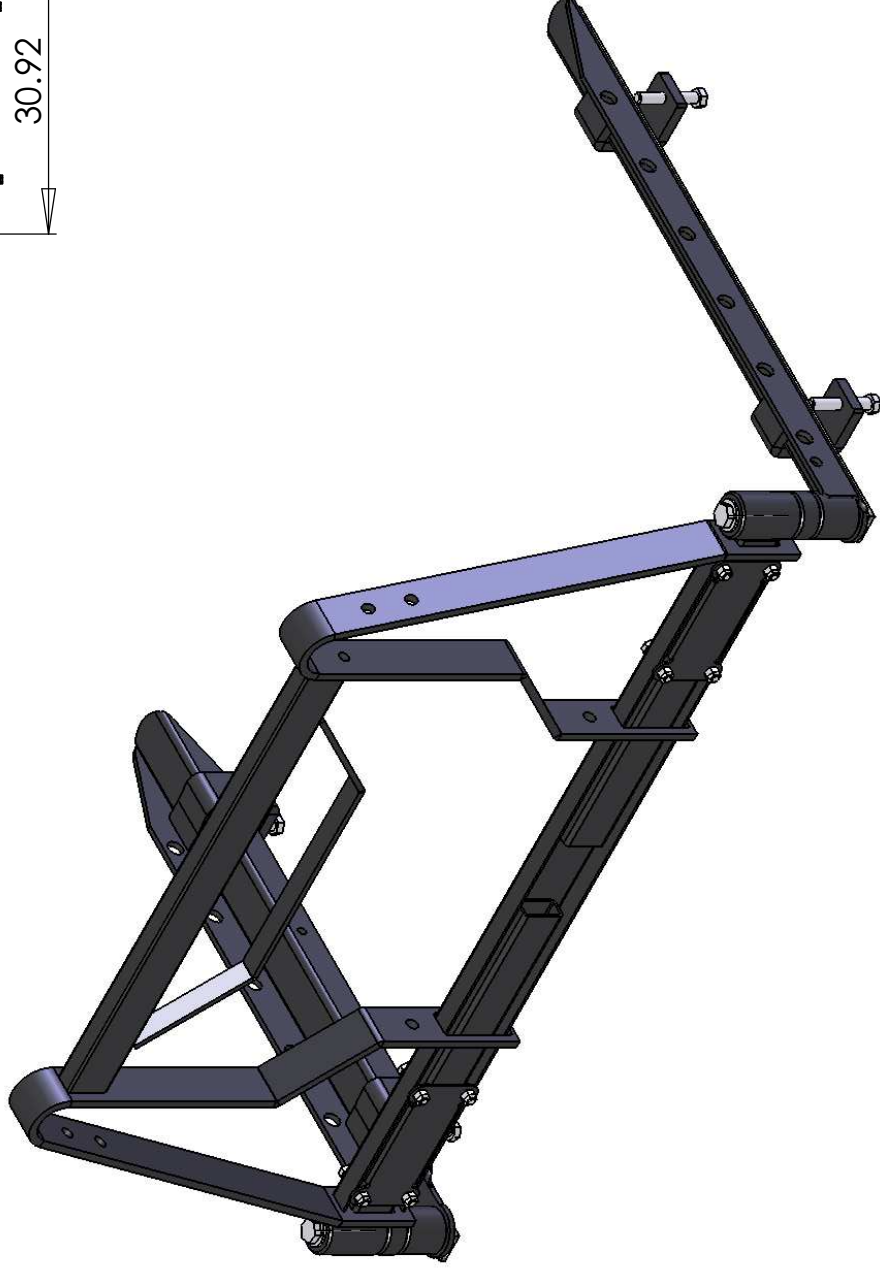

## Window Guard - Full Size

(Part # 02110-1)

Fits full size trucks with cabs 56" or greater in width and 23" or greater in height

## Window Guard - Step-Side

(Part # 02120-1)

Fits step-side trucks with cabs less than 56" in width and 23" or greater in height

**BOSS**  
TRUCK ACCESSORIES

## Window Guard - Mid-Size

(Part # 02130-1)

Fits mid-size trucks with cabs 56" or greater in width and less than 23" in height

## Window Guard - Compact

(Part # 02140-1)

Fits compact trucks with cabs less than 56" in width and less than 23" in height

**BOSS**  
TRUCK ACCESSORIES