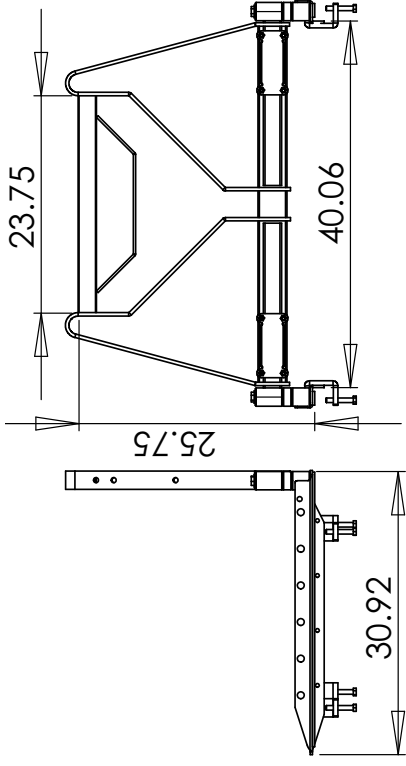

## Window Guard - Full Size

(Part # 02110-1)

Fits full size trucks with cabs 56" or greater in width and 23" or greater in height

## Window Guard - Step-Side

(Part # 02120-1)

Fits step-side trucks with cabs less than 56" in width and 23" or greater in height

**BOSS**  
TRUCK ACCESSORIES

## Window Guard - Mid-Size

(Part # 02130-1)

Fits mid-size trucks with cabs 56" or greater in width and less than 23" in height

## Window Guard - Compact

(Part # 02140-1)

Fits compact trucks with cabs less than 56" in width and less than 23" in height

**BOSS**  
TRUCK ACCESSORIES