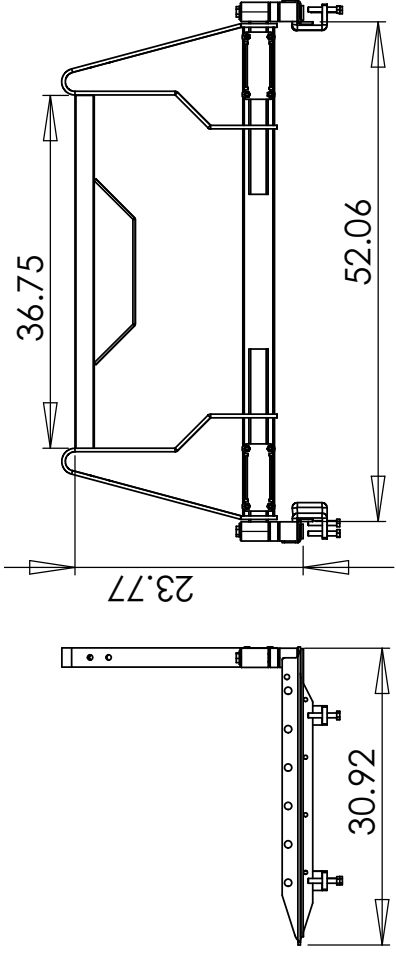

## Window Guard - Full Size

(Part # 02110-1)

Fits full size trucks with cabs 56" or greater in width and 23" or greater in height

## Window Guard - Step-Side

(Part # 02120-1)

Fits step-side trucks with cabs less than 56" in width and 23" or greater in height

**BOSS**  
TRUCK ACCESSORIES

## Window Guard - Mid-Size

(Part # 02130-1)

Fits mid-size trucks with cabs 56" or greater in width and less than 23" in height

## Window Guard - Compact

(Part # 02140-1)

Fits compact trucks with cabs less than 56" in width and less than 23" in height

**BOSS**  
TRUCK ACCESSORIES