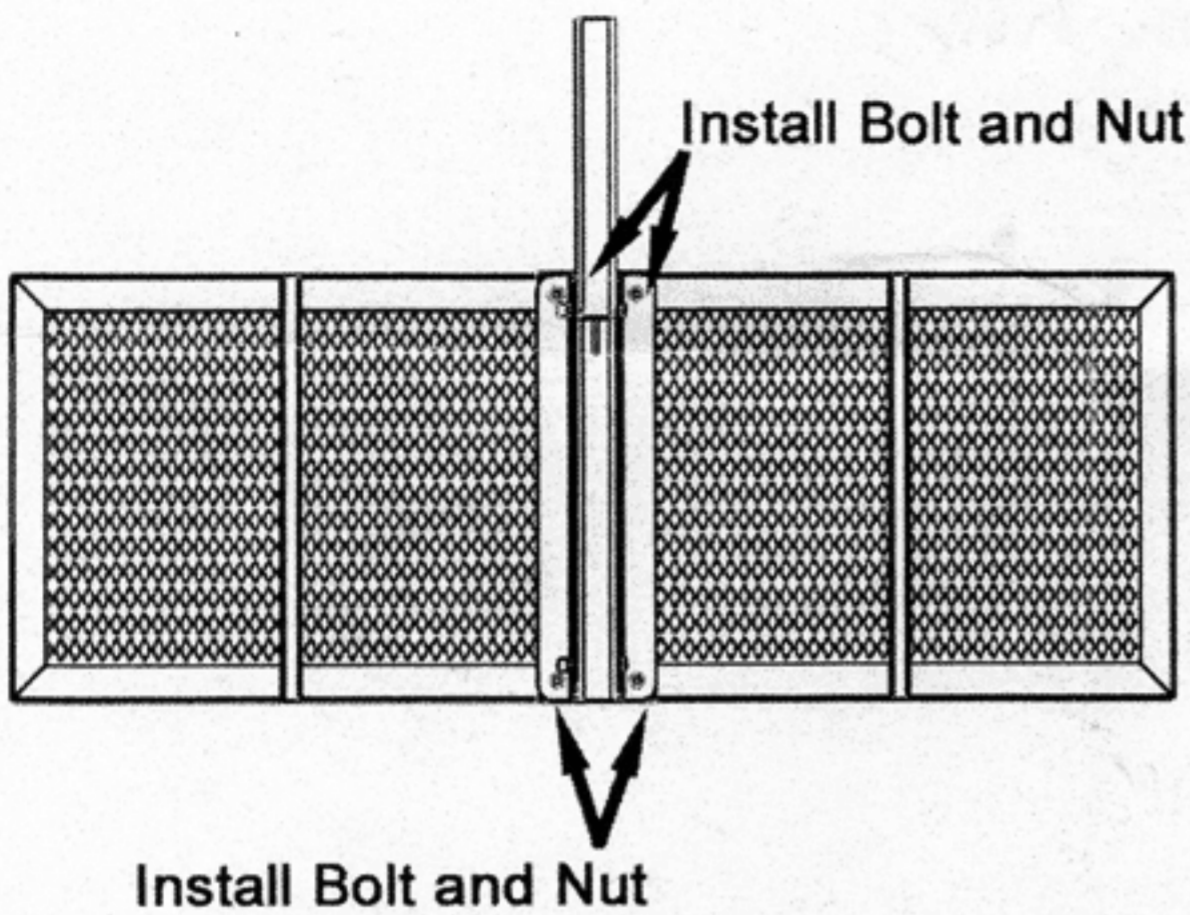

Instructions

Parts List

1. (1) Plate ;
2. (2) Angle iron ;
3. (6) Nut ;
4. (6) Bolt.

CCO3-005

RAGE Powersport Products

575 W. High Street

Aurora, MO 65605

Toll Free (800)-851-6396