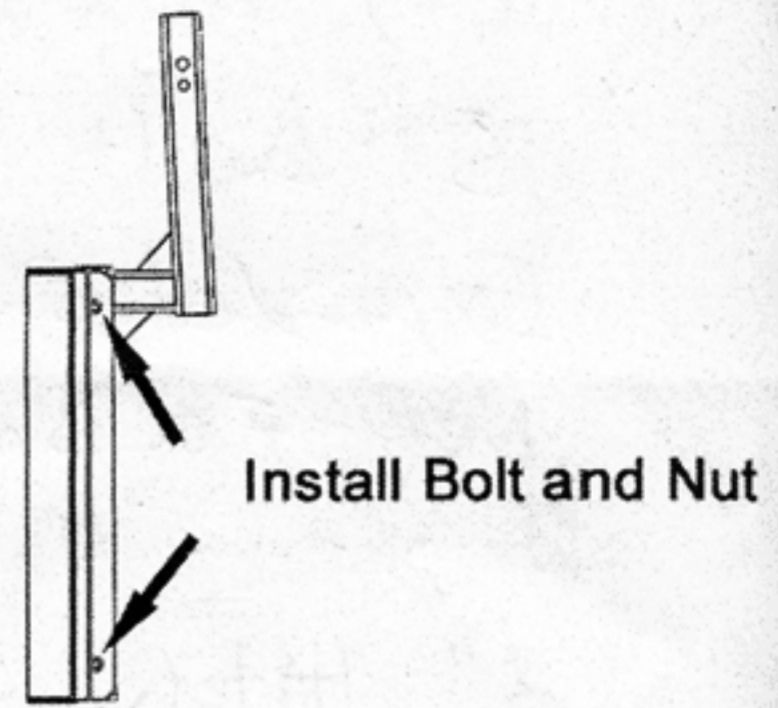

Instructions

Parts List

1. (1) Plate ;
2. (2) Angle iron ;
3. (6) Nut ;
4. (6) Bolt.

CCO3-005

RAGE Powersport Products

575 W. High Street

Aurora, MO 65605

Toll Free (800)-851-6396