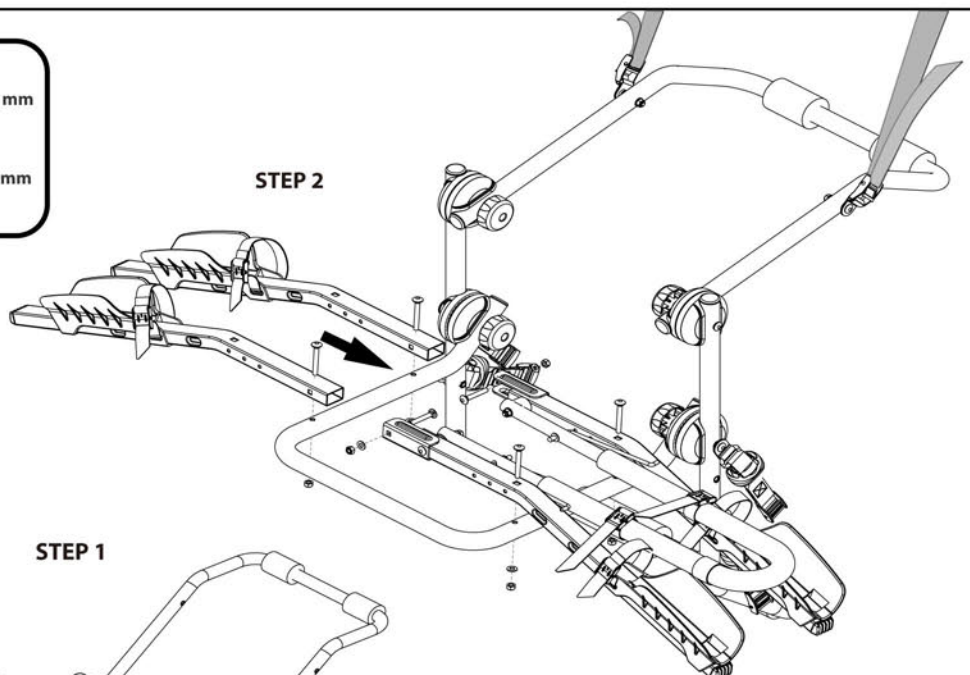

BUZZ RACK

SKIPPER

1x

1x

6x
Ø6.5 mm

2x
M6x40 mm

6x
M6x1.0 mm

4x
M6x50 mm

1x

ASSEMBLY

- 6x Ø6.5 mm
- 2x M6x40 mm
- 6x M6x1.0 mm
- 4x M6x50 mm

Suv

Sedan