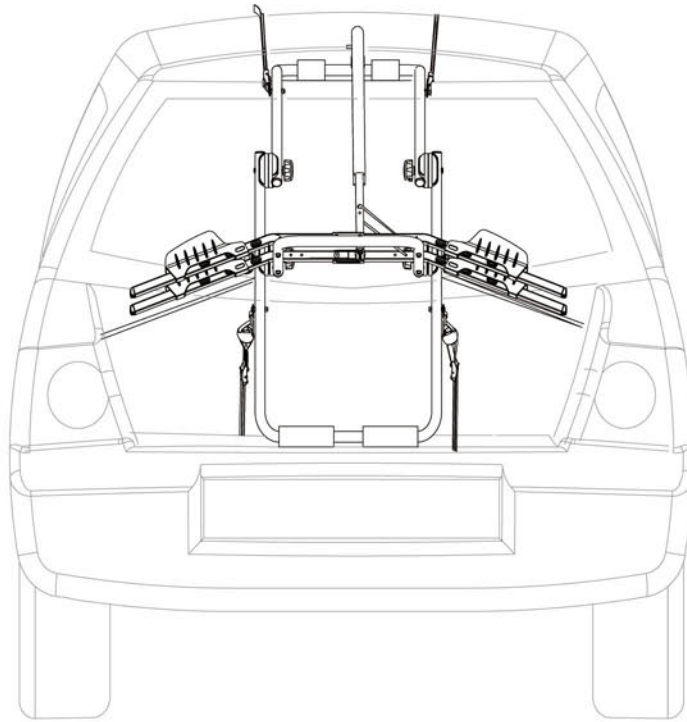

BUZZ RACK

SKIPPER

1x

1x

6x
Ø6.5 mm

2x
M6x40 mm

6x
M6x1.0 mm

4x
M6x50 mm

1x

ASSEMBLY

- 6x Ø6.5 mm
- 2x M6x40 mm
- 6x M6x1.0 mm
- 4x M6x50 mm

Suv

Sedan