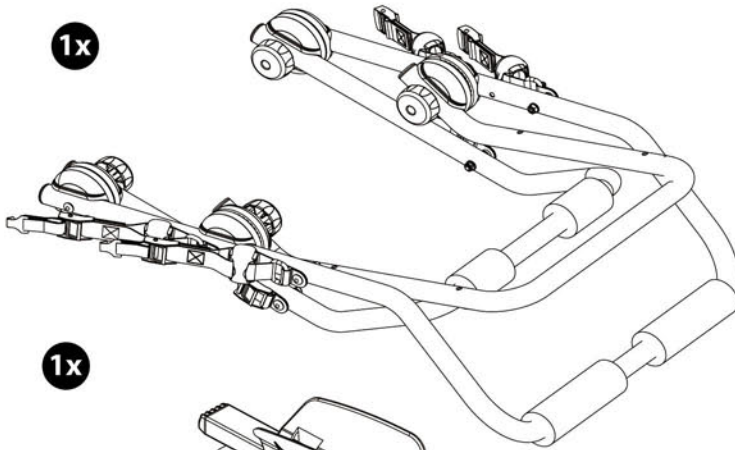

BUZZ RACK

SKIPPER

1x

1x

6x
Ø6.5 mm

2x
M6x40 mm

6x
M6x1.0 mm

4x
M6x50 mm

1x

ASSEMBLY

- 6x Ø6.5 mm
- 2x M6x40 mm
- 6x M6x1.0 mm
- 4x M6x50 mm

Suv

Sedan