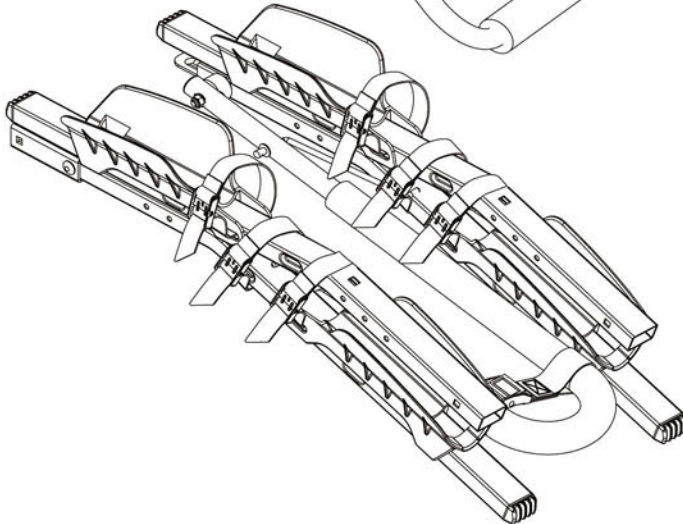

BUZZ RACK

SKIPPER

1x

1x

6x
Ø6.5 mm

2x
M6x40 mm

6x
M6x1.0 mm

4x
M6x50 mm

1x

ASSEMBLY

- 6x Ø6.5 mm
- 2x M6x40 mm
- 6x M6x1.0 mm
- 4x M6x50 mm

Suv

Sedan