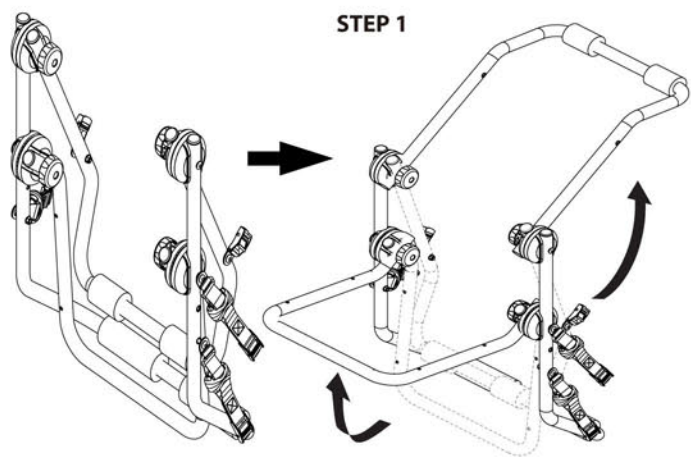

BUZZ RACK

SKIPPER

1x

1x

6x
Ø6.5 mm

2x
M6x40 mm

6x
M6x1.0 mm

4x
M6x50 mm

1x

ASSEMBLY

- 6x Ø6.5 mm
- 2x M6x40 mm
- 6x M6x1.0 mm
- 4x M6x50 mm

Suv

Sedan